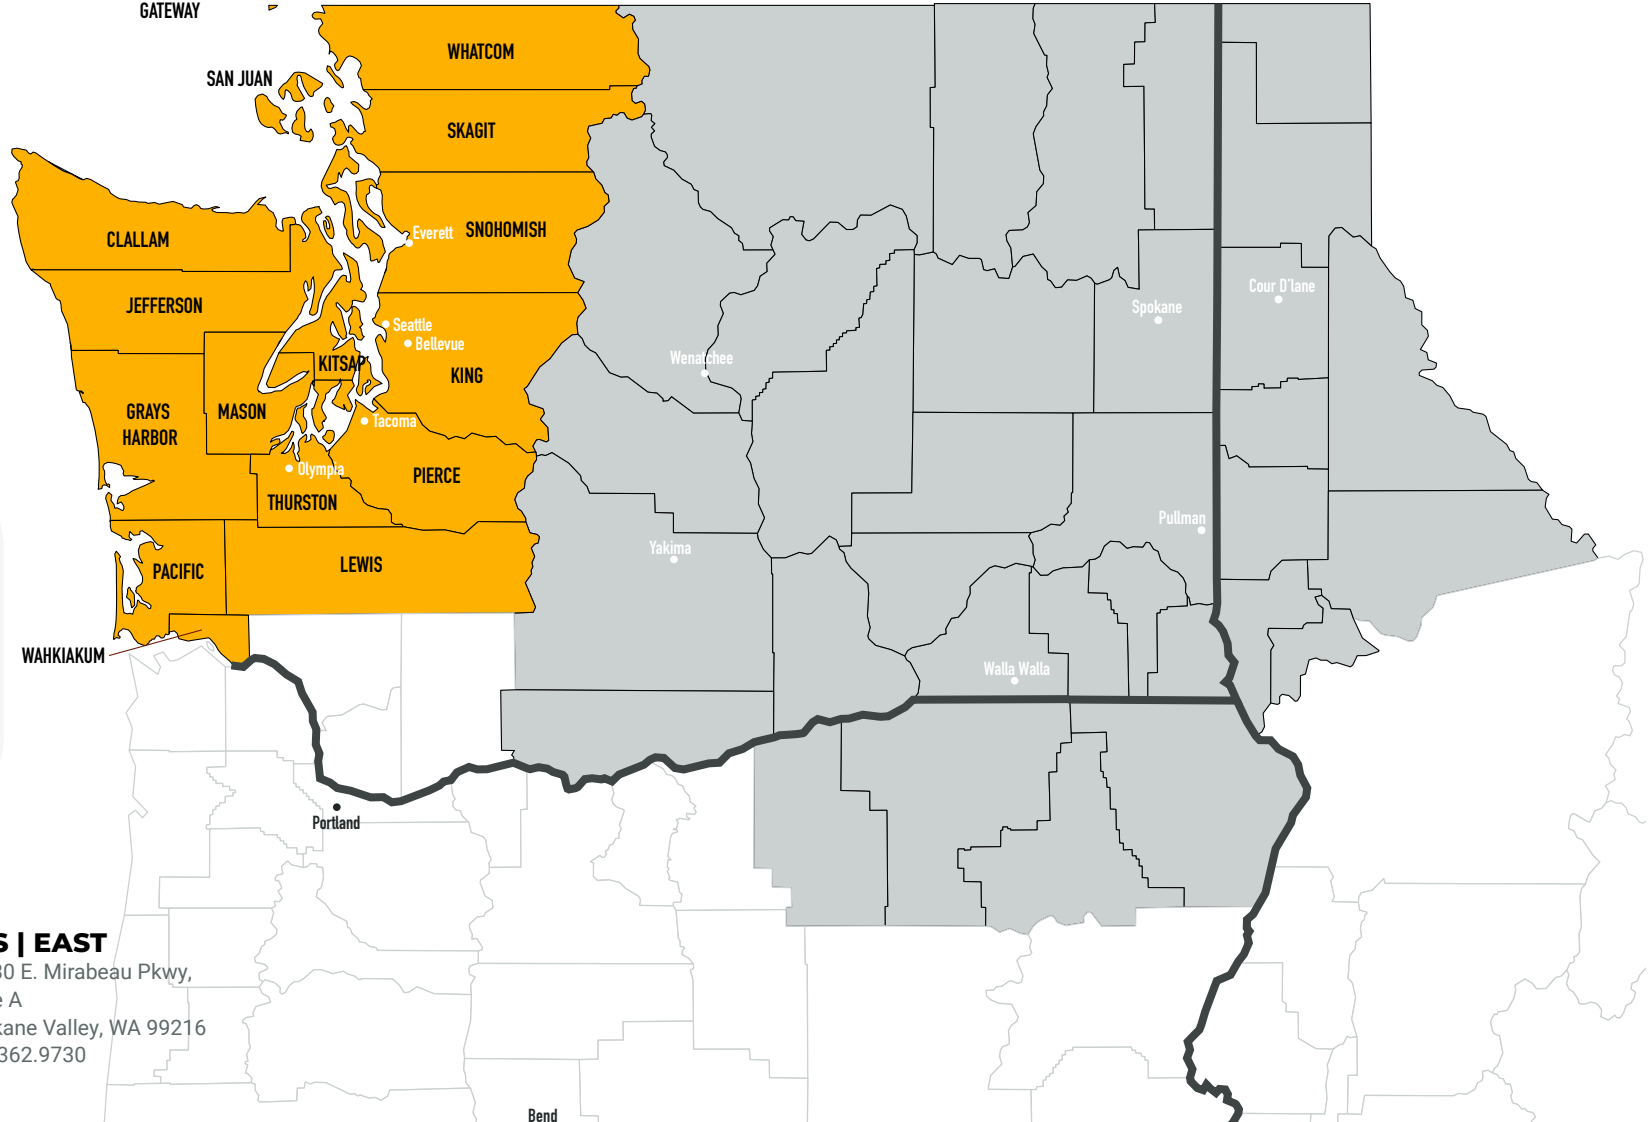

PLS

AREA MAPS BY STATE/COUNTY

- PLS | WEST**
- PLS | EAST**
- STATE LINE**
- CITIES**

PLS | WEST
 6004 S. 190th St.
 Suite 203
 Kent, WA 98032
 206.323.2200

PLS | EAST
 12830 E. Mirabeau Pkwy,
 Suite A
 Spokane Valley, WA 99216
 509.362.9730

PLS | EAST BY COUNTY

- PLS | WEST**
- PLS | EAST**
- STATE LINE**
- CITIES**

PLS | WEST
 6004 S. 190th St.
 Suite 203
 Kent, WA 98032
 206.323.2200

PLS | EAST
 12830 E. Mirabeau Pkwy,
 Suite A
 Spokane Valley, WA 99216
 509.362.9730

PLS

WEST BY COUNTY

- PLS | WEST
- PLS | EAST
- STATE LINE
- CITIES

PLS | WEST
 6004 S. 190th St.
 Suite 203
 Kent, WA 98032
 206.323.2200

PLS | EAST
 12830 E. Mirabeau Pkwy,
 Suite A
 Spokane Valley, WA 99216
 509.362.9730

Bend