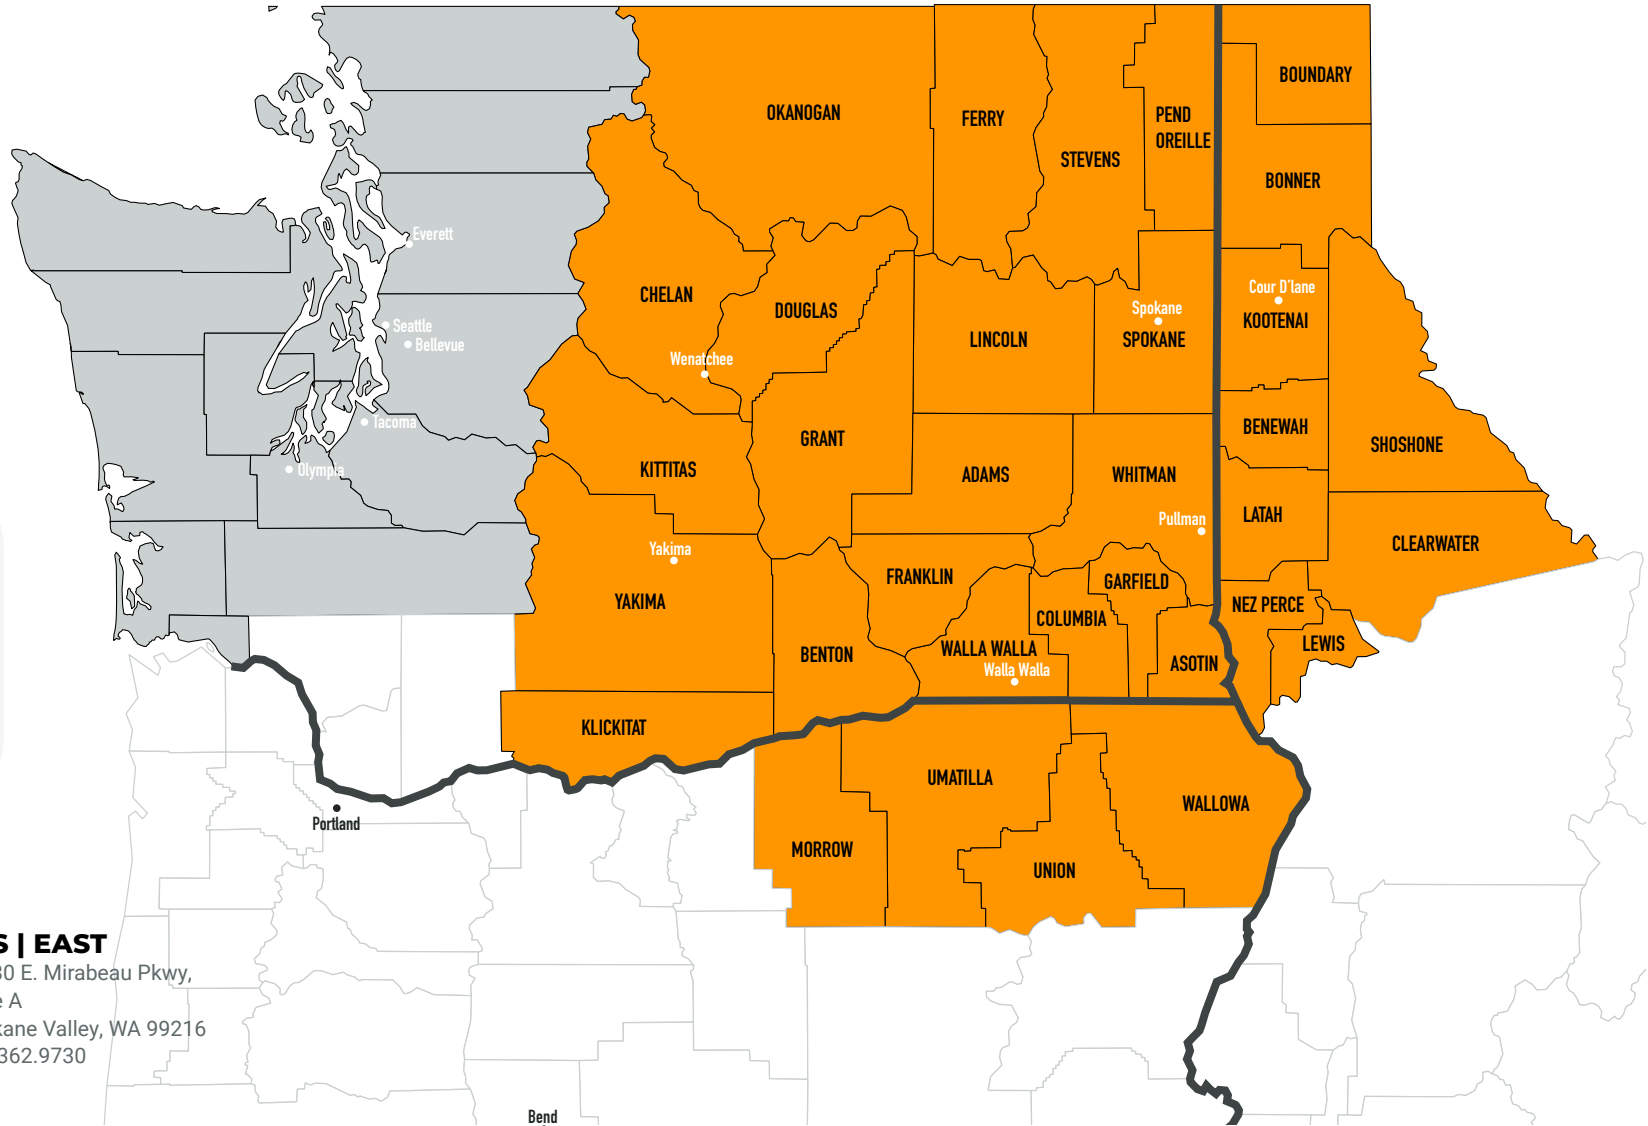

PLS

AREA MAPS BY STATE/COUNTY

- PLS | WEST**
- PLS | EAST**
- STATE LINE**
- CITIES**

PLS | WEST
 6004 S. 190th St.
 Suite 203
 Kent, WA 98032
 206.323.2200

PLS | EAST
 12830 E. Mirabeau Pkwy,
 Suite A
 Spokane Valley, WA 99216
 509.362.9730

PLS | EAST BY COUNTY

- PLS | WEST**
- PLS | EAST**
- STATE LINE**
- CITIES**

PLS | WEST
 6004 S. 190th St.
 Suite 203
 Kent, WA 98032
 206.323.2200

PLS | EAST
 12830 E. Mirabeau Pkwy,
 Suite A
 Spokane Valley, WA 99216
 509.362.9730

PLS

WEST BY COUNTY

- PLS | WEST
- PLS | EAST
- STATE LINE
- CITIES

PLS | WEST
 6004 S. 190th St.
 Suite 203
 Kent, WA 98032
 206.323.2200

PLS | EAST
 12830 E. Mirabeau Pkwy,
 Suite A
 Spokane Valley, WA 99216
 509.362.9730

Bend