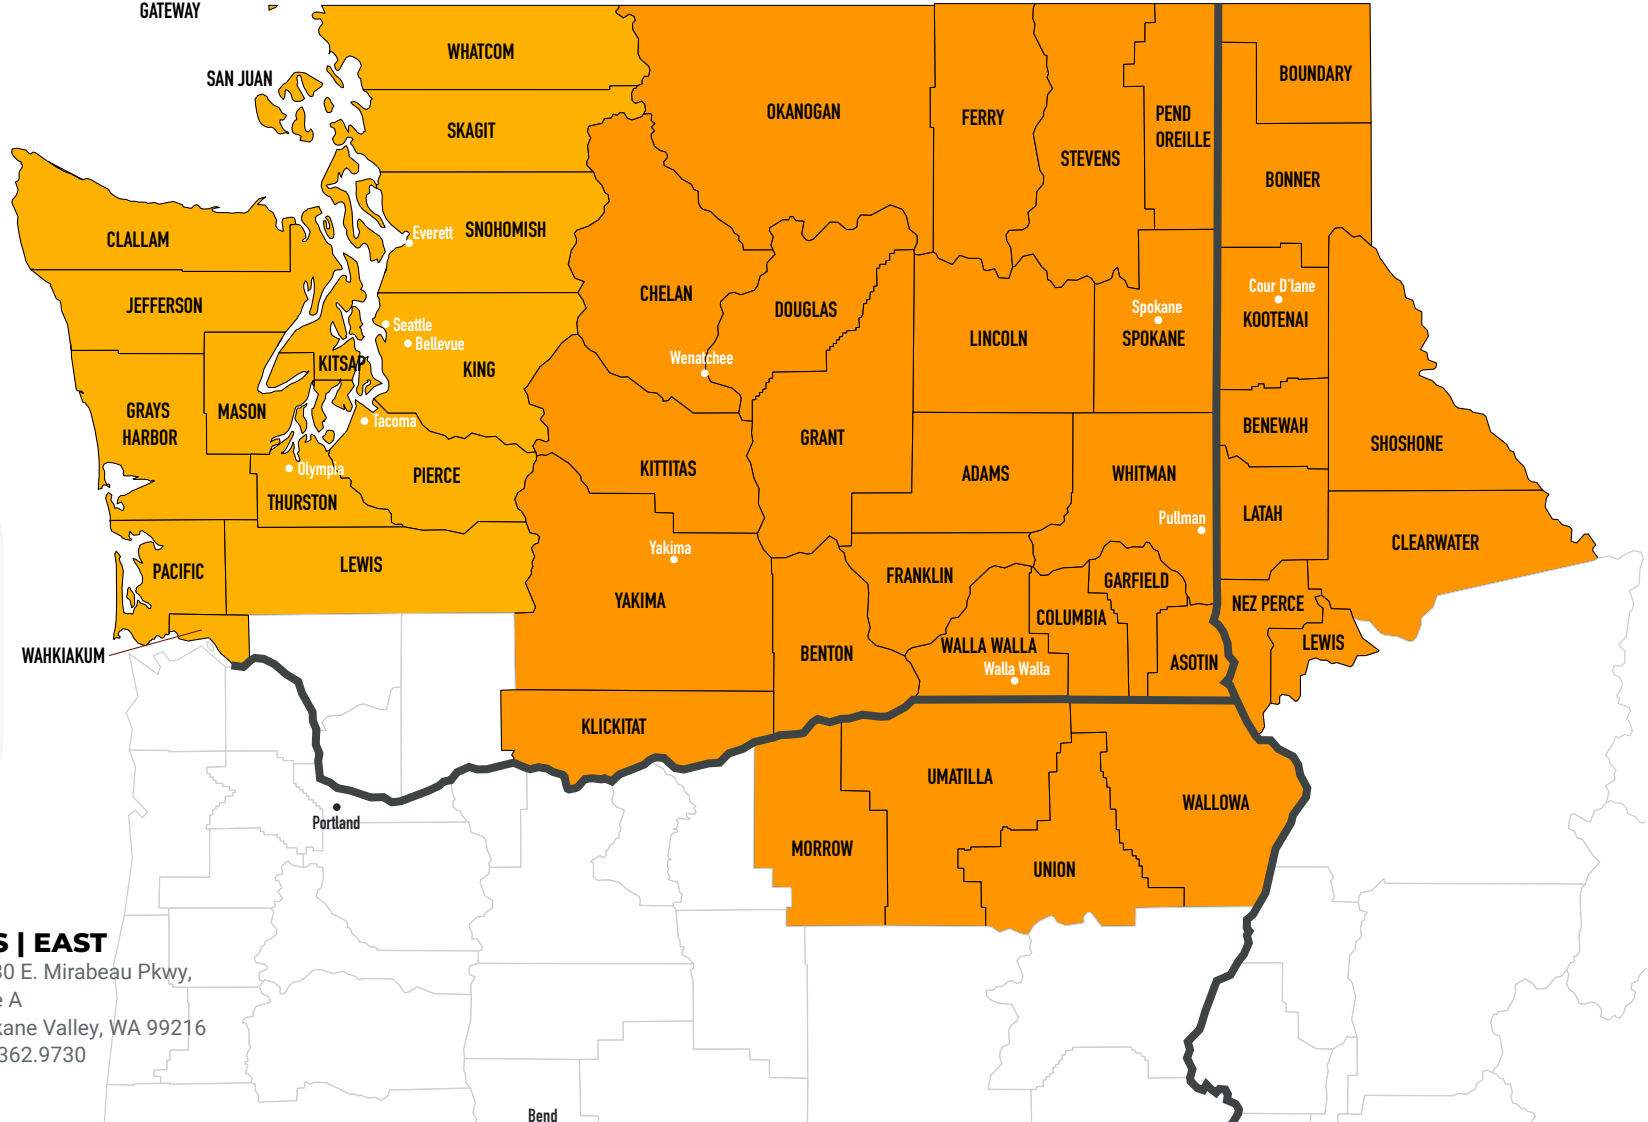

PLS

AREA MAPS BY STATE/COUNTY

- PLS | WEST**
- PLS | EAST**
- STATE LINE**
- CITIES**

PLS | WEST
 6004 S. 190th St.
 Suite 203
 Kent, WA 98032
 206.323.2200

PLS | EAST
 12830 E. Mirabeau Pkwy,
 Suite A
 Spokane Valley, WA 99216
 509.362.9730

PLS | EAST BY COUNTY

- PLS | WEST**
- PLS | EAST**
- STATE LINE**
- CITIES**

PLS | WEST
 6004 S. 190th St.
 Suite 203
 Kent, WA 98032
 206.323.2200

PLS | EAST
 12830 E. Mirabeau Pkwy,
 Suite A
 Spokane Valley, WA 99216
 509.362.9730

PLS

WEST BY COUNTY

- PLS | WEST
- PLS | EAST
- STATE LINE
- CITIES

PLS | WEST
 6004 S. 190th St.
 Suite 203
 Kent, WA 98032
 206.323.2200

PLS | EAST
 12830 E. Mirabeau Pkwy,
 Suite A
 Spokane Valley, WA 99216
 509.362.9730

Bend